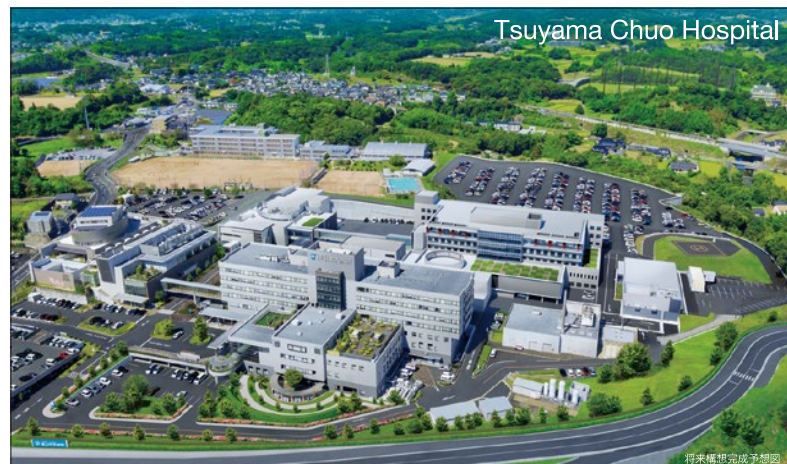

Tsuyama Chuo Hospital

将来構想完成予想図

一般財団法人津山慈風会
津山中央医院

<http://www.tch.or.jp/>

岡山县津山市川崎1756
1756, Kawasaki, Tsuyama-city, Okayama

MAP P2 18

岡山大学・津山中央医院共同运作

癌症质子线治疗中心

Tsuyama chuo hospital | Okayama university Proton BEAM